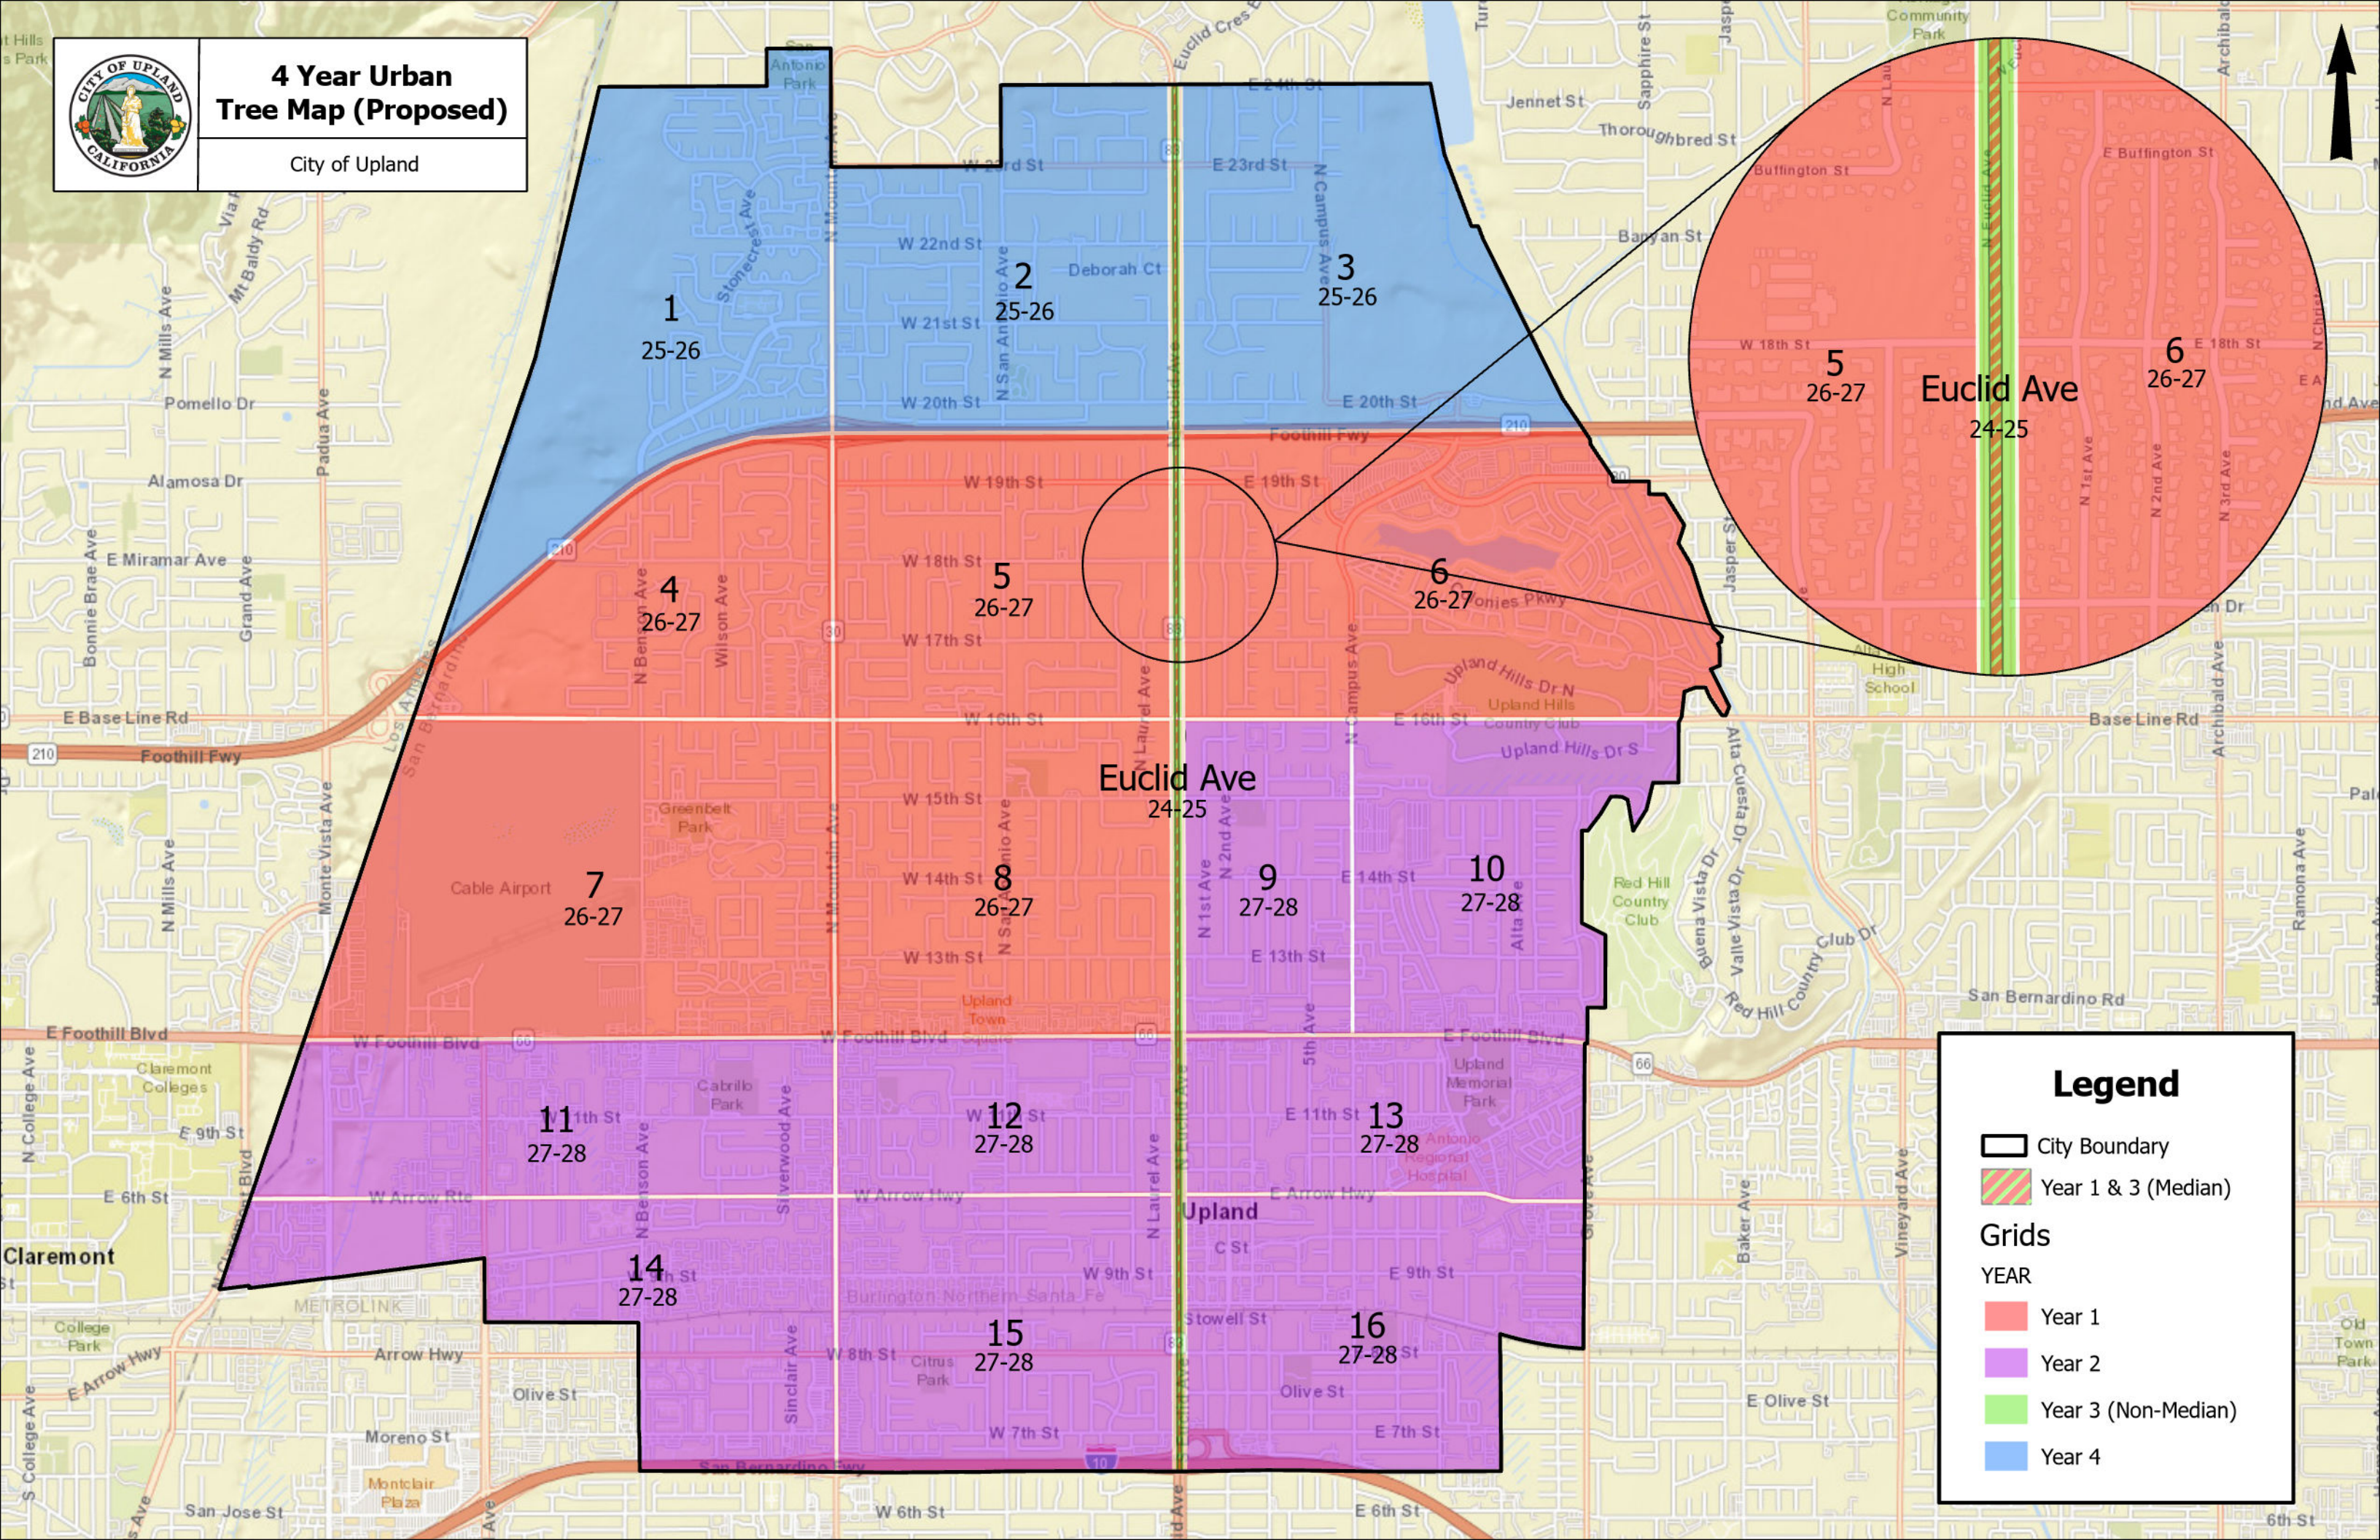

4 Year Urban Tree Map (Proposed)

City of Upland

Legend

- City Boundary
- Year 1 & 3 (Median)

Grids

YEAR

- Year 1
- Year 2
- Year 3 (Non-Median)
- Year 4